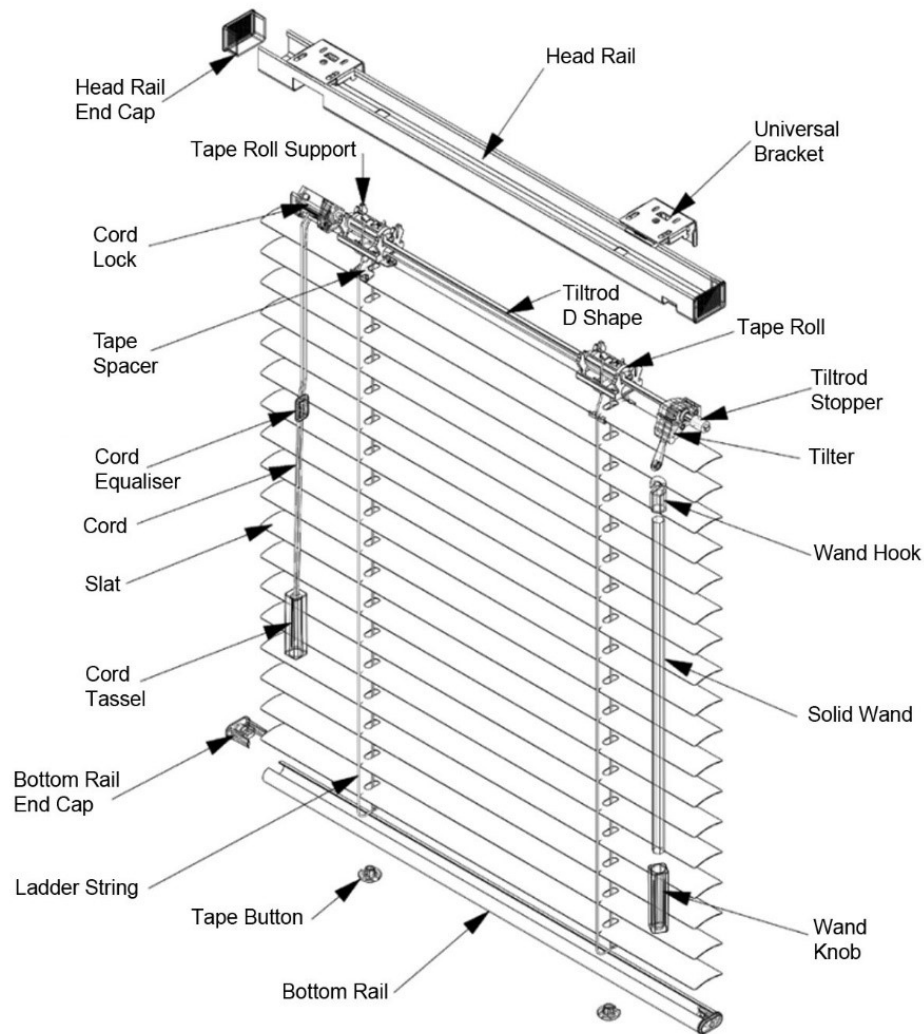

## Specifications

Slat Width:	25mm
Slat Thickness:	0.21mm
Slat Composition:	High tensile aluminium alloy, which is pre-treated prior to painting for corrosion resistance and is crowned to improve its rigidity and strength. The slats are stove-enamelled, making them resistant to abrasion, peeling, scratching, dulling, discolouration and corrosion.
Head Rail:	19 x 27 Extruded Aluminium – Powder Coated
Bottom Rail:	10 x 19 C Type Extruded Aluminium – Powder Coated
Cord:	Braided Polyester 1.4mm – Colour Matched
Ladder Sting:	Polyester 25.5 x 21.5 – Colour Matched
Ladder Tape:	Note Available

## Key Features

Width: Max: 3000mm Min: 250mm  
 Drop: Max: 3000mm Min: 200mm

Available Sizes: 25mm & 50mm

Colours: 40

Finishes: Matt, Gloss, Perforated, Brushed, Pearl, Hammer Tone & Woodgrain

Stacking: Suitable for areas with limited space.